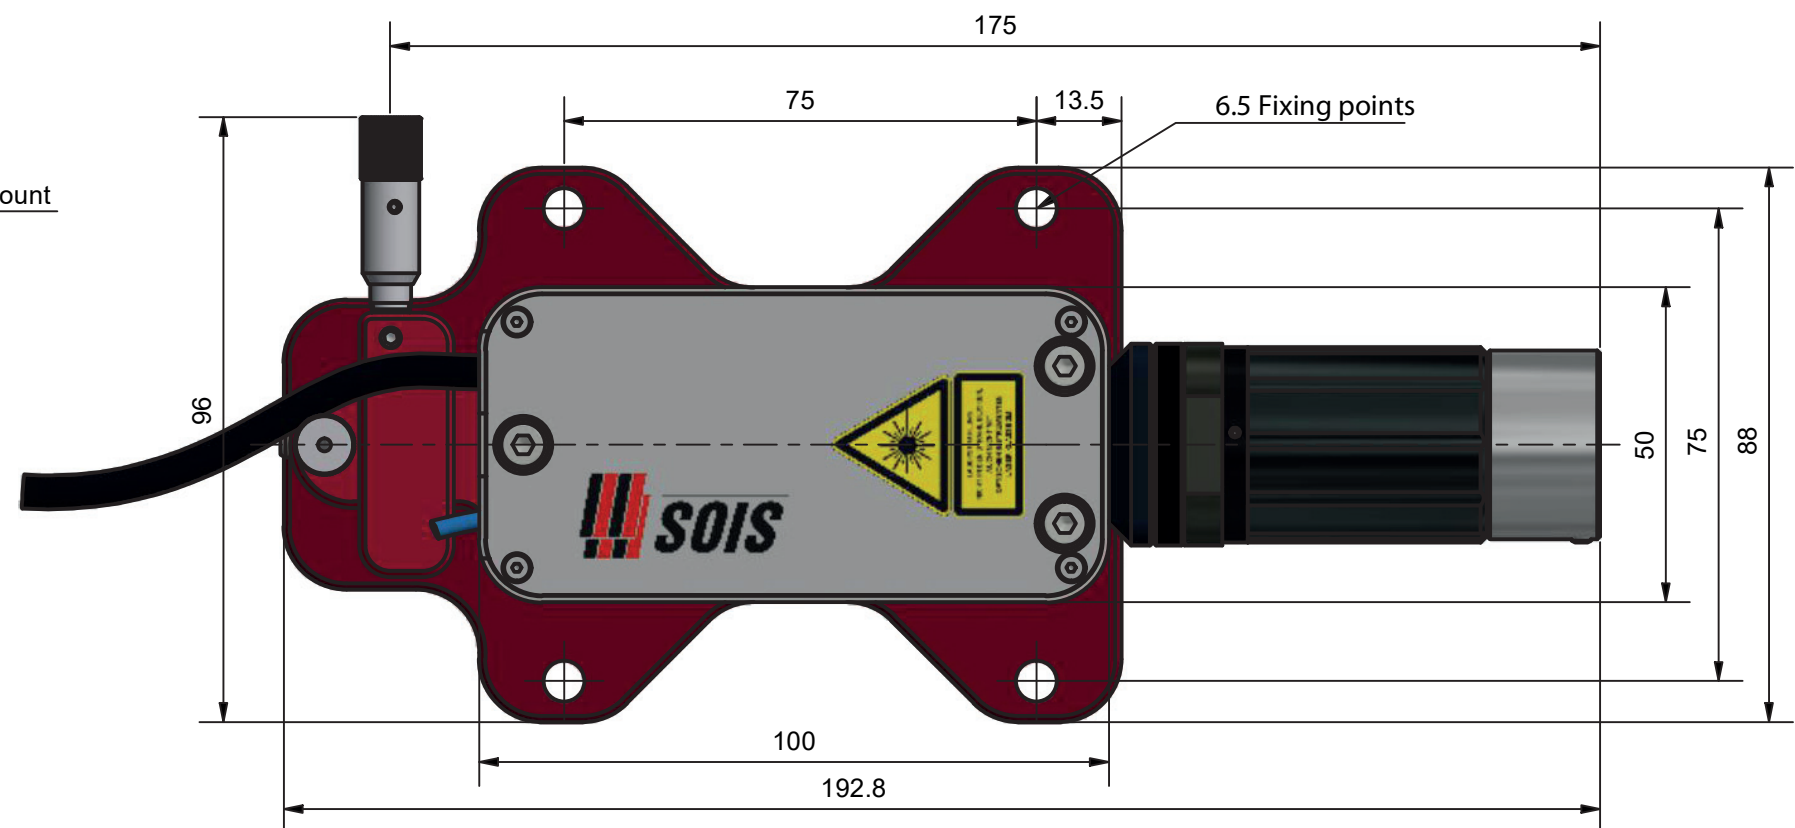

LSV 2500 NG (A036331) with adjustable mount

all dimensions in mm

SIOS Meßtechnik GmbH

Am Vogelherd 46 • 98693 Ilmenau/Germany • phone: +49 (0) 3677 64 47-0 • e-mail: contact@sios.de • www.sios-precision.com