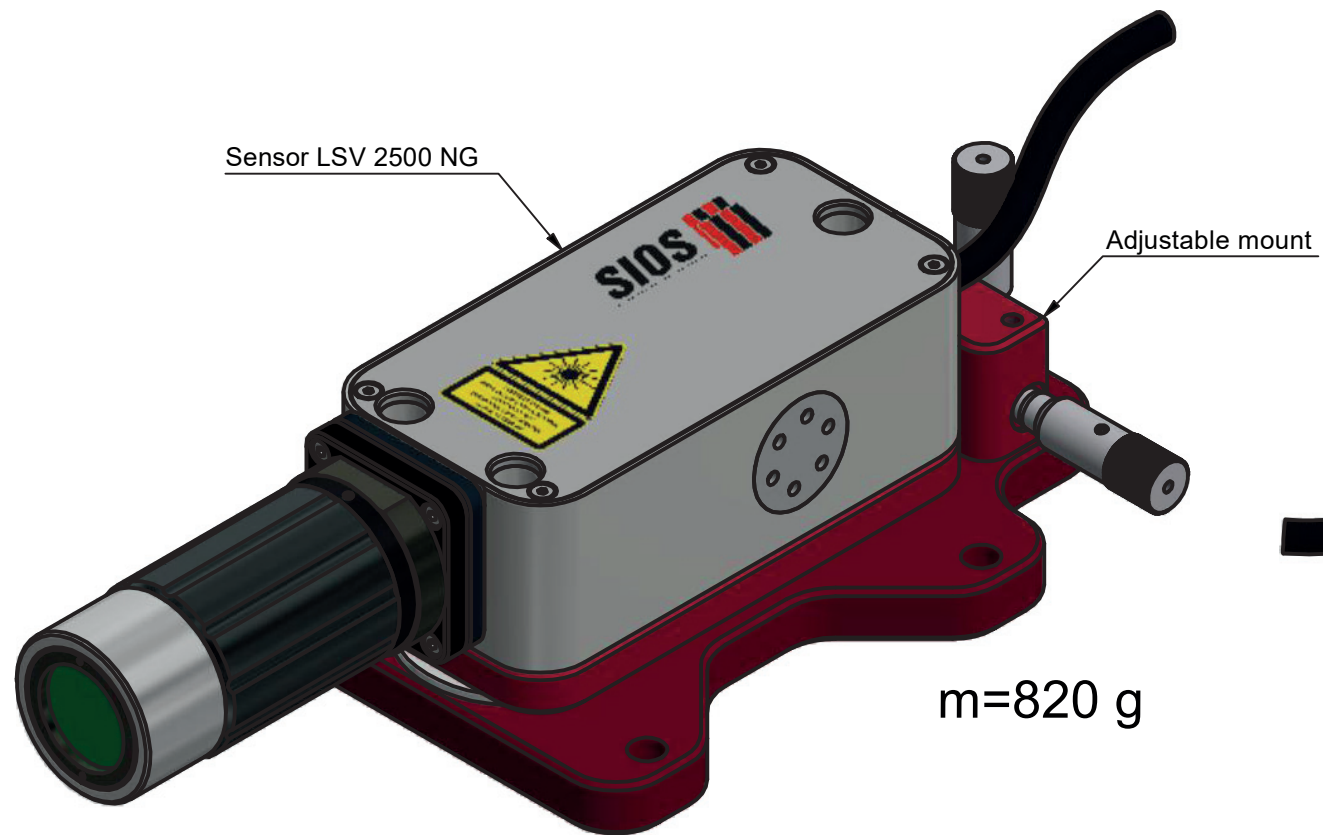

LSV 2500 NG (A036331) with adjustable mount

all dimensions in mm

SIOS Meßtechnik GmbH

Am Vogelherd 46 • 98693 Ilmenau/Germany • phone: +49 (0) 3677 64 47-0 • e-mail: contact@sios.de • www.sios-precision.com