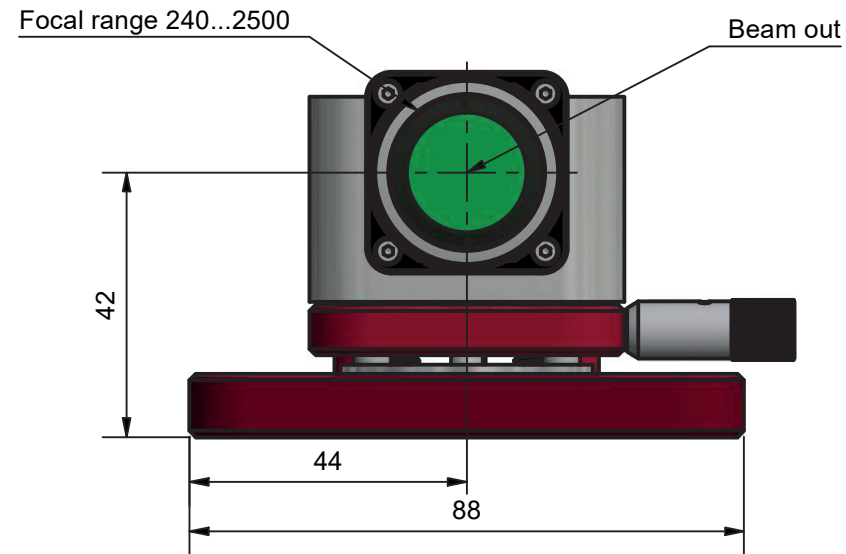

LSV 2500 NG (A036331) with adjustable mount

all dimensions in mm

SIOS Meßtechnik GmbH

Am Vogelherd 46 • 98693 Ilmenau/Germany • phone: +49 (0) 3677 64 47-0 • e-mail: contact@sios.de • www.sios-precision.com